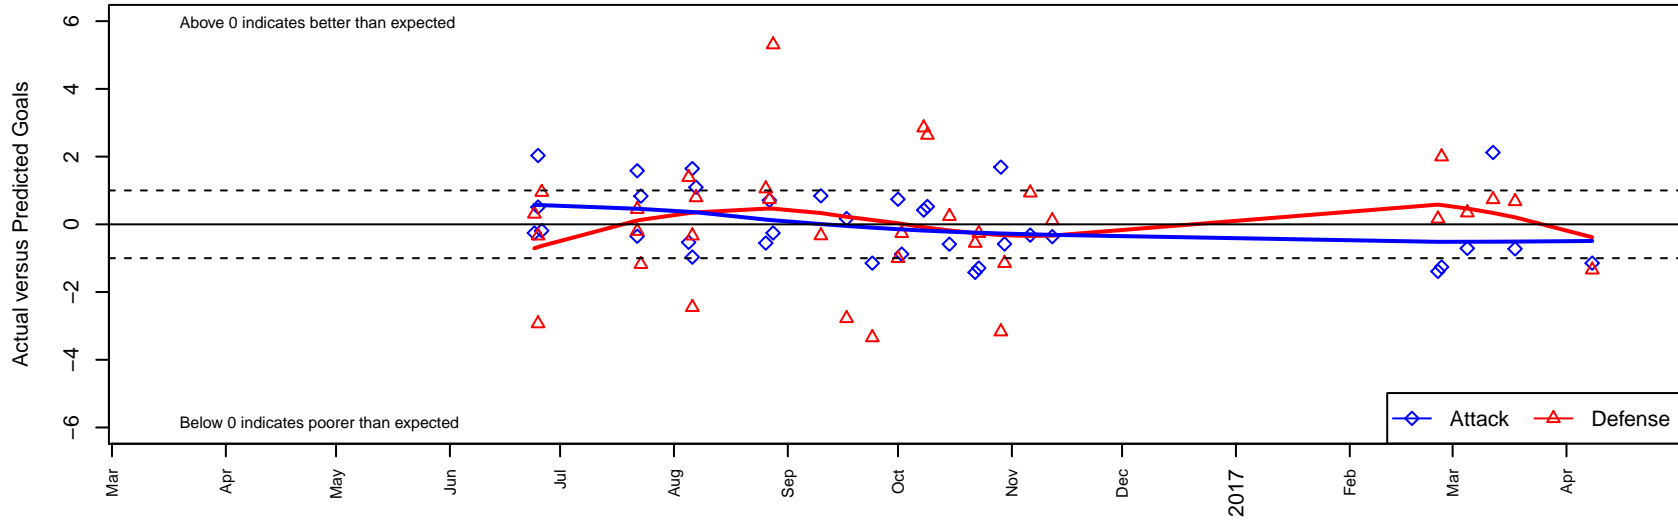

NICH Impact G03

NICH SC
 Portland, OR
 G03 total strength=653
 attack=0.62 defense=0.59
 fall league = PTT G03 Div 2 White
 spr league = Spr OYS G03 Div 2 White

alt names used:
 NORTHWEST (NSC) NSC U14G IMPACT (OR)
 NSC 03G Impact
 NSC Impact
 NSC U14G Impact
 NSC Shirley G03
 NSC 03G Impact
 NSC 03G Impact

Venues played:
 2016 Clash At the Border Silver/Bronze U14
 2016 Oswego Nike Cup Bronze U14
 2016 Mt Hood Challenge U14 Silver
 2016 Chinook Cup Silver 14
 2016 PTT G03 Division 2 White
 2016 OYS Founders Cup G03
 2016 Spr OYS G03 Division 2 White

NICH Impact G03
 Dots are actual minus expected GF (blue circles) and GA (red triangles).
 Blue line is smoothed change in attack strength. Red is smoothed change in defense strength.

**attack and defense variance (black dot)
relative to other teams
and top 10 in region**