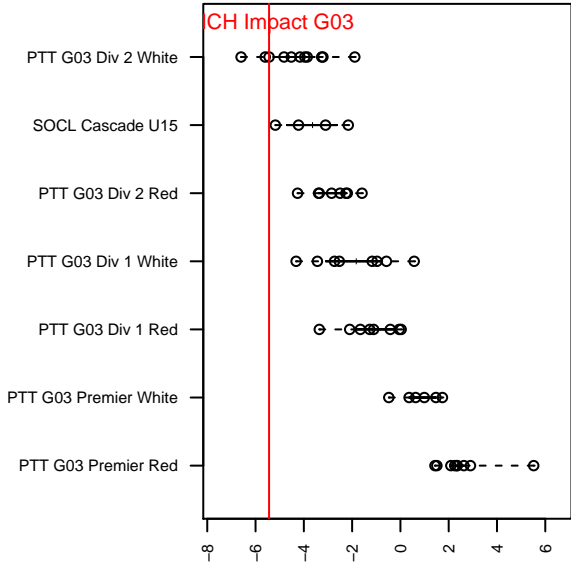

**attack and defense rating
relative to others at age
and all opponents in last 13 months**